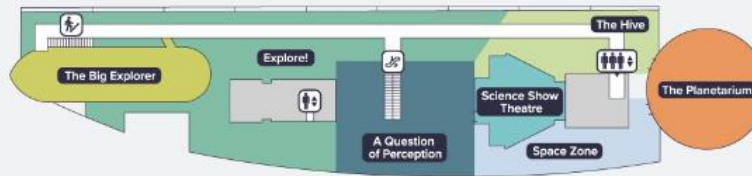

Welcome to Glasgow Science Centre

Floor 3

Floor 2

Floor 1

Ground

- | | | | | | |
|--|------------------------|--|------------|--|----------------|
| | Changing Places Toilet | | Big Lift | | First Aid Room |
| | Accessible Toilet | | Small Lift | | Buggy Park |
| | Baby Changing | | Escalator | | Lockers |
| | Gender Neutral Toilet | | Stairs | | Cafe |
| | Male/Female Toilet | | | | |
| | Family Room | | | | |