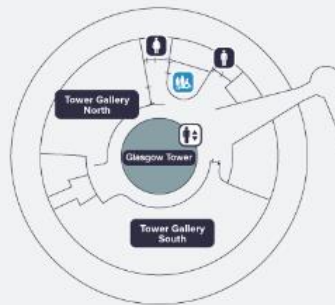

Welcome to Glasgow Science Centre

Floor 3

Floor 2

Floor 1

Ground

- | | | | | | |
|--|------------------------|--|------------|--|----------------|
| | Changing Places Toilet | | Big Lift | | First Aid Room |
| | Accessible Toilet | | Small Lift | | Buggy Park |
| | Baby Changing | | Escalator | | Lockers |
| | Gender Neutral Toilet | | Stairs | | Cafe |
| | Male/Female Toilet | | | | |
| | Family Room | | | | |