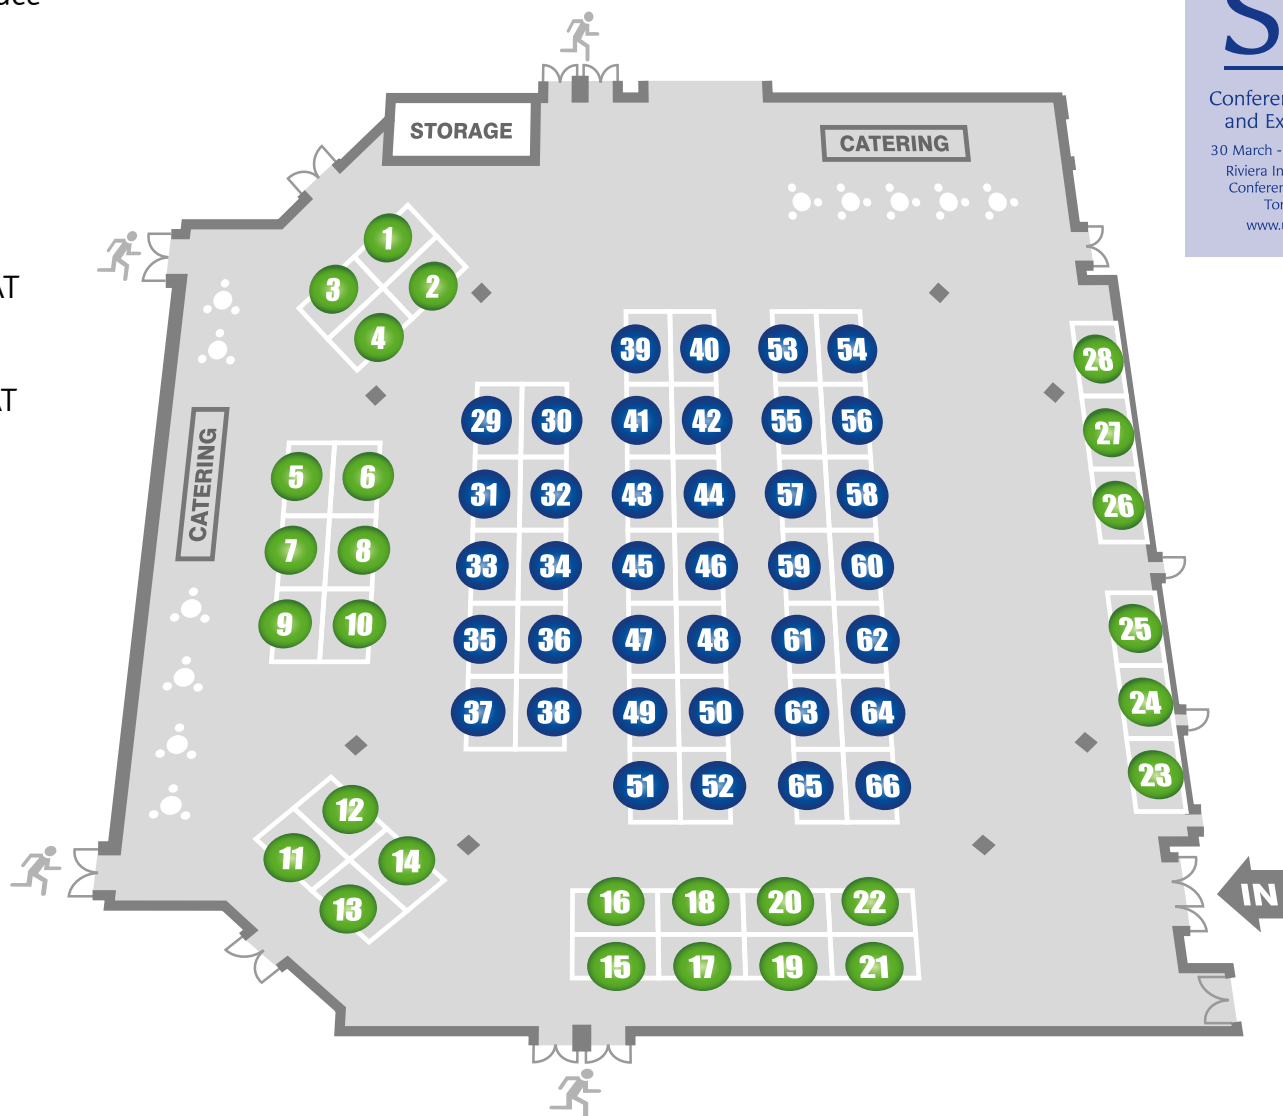

Exhibition Floor Plan and Rates: Arena Ground Floor

Details of available exhibition space

**UK
SG**

Conference 2009
and Exhibition
30 March - 1 April 2009
Riviera International
Conference Centre,
Torquay
www.uksg.org

 Shell Space: £980 + VAT

 Floor Space: £870 + VAT

 Catering Area

All Stands 2.5m x 1.5m

Exhibition Floor Plan and Rates: Arena Balcony

Details of available exhibition space

**UK
SG**

Conference 2009
and Exhibition
30 March - 1 April 2009
Riviera International
Conference Centre,
Torquay
www.uksg.org

 Shell Space: £980 + VAT

 Catering Area

All Stands 2.5m x 1.5m