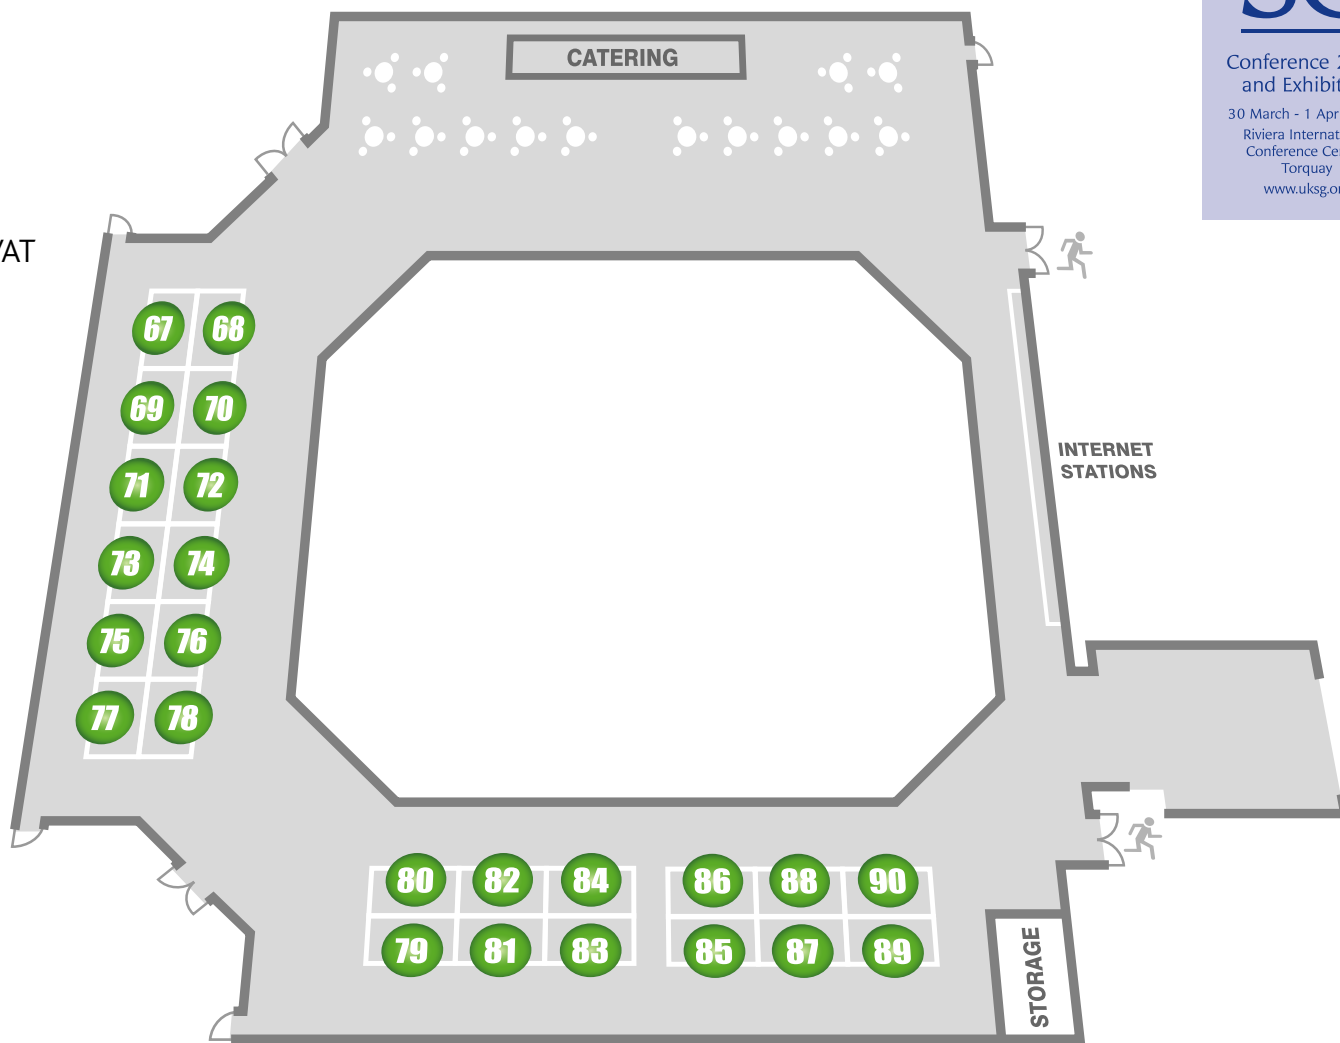

Exhibition Floor Plan and Rates: Arena Ground Floor

Details of available exhibition space

**UK
SG**

Conference 2009
and Exhibition
30 March - 1 April 2009
Riviera International
Conference Centre,
Torquay
www.uksg.org

 Shell Space: £980 + VAT

 Floor Space: £870 + VAT

 Catering Area

All Stands 2.5m x 1.5m

Exhibition Floor Plan and Rates: Arena Balcony

Details of available exhibition space

**UK
SG**

Conference 2009
and Exhibition
30 March - 1 April 2009
Riviera International
Conference Centre,
Torquay
www.uksg.org

 Shell Space: £980 + VAT

 Catering Area

All Stands 2.5m x 1.5m